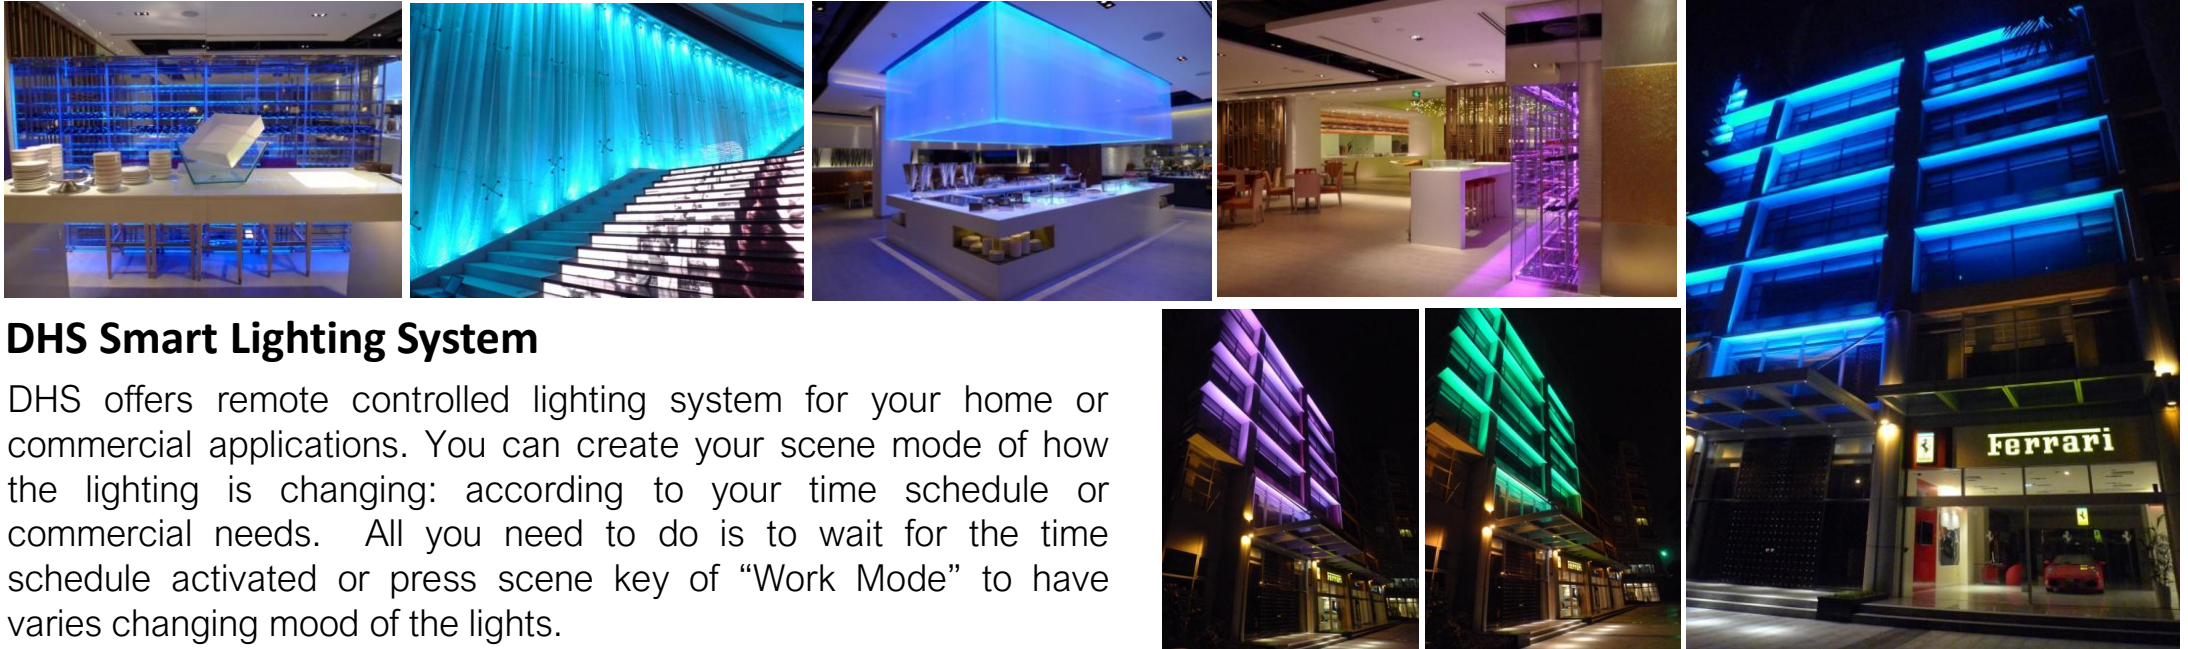

PELLICE / ALDINI

PELLICE

ACQUA

SOLUTION FOR SMART LIGHTING

DHS Smart Lighting System

DHS offers remote controlled lighting system for your home or commercial applications. You can create your scene mode of how the lighting is changing: according to your time schedule or commercial needs. All you need to do is to wait for the time schedule activated or press scene key of “Work Mode” to have varies changing mood of the lights.