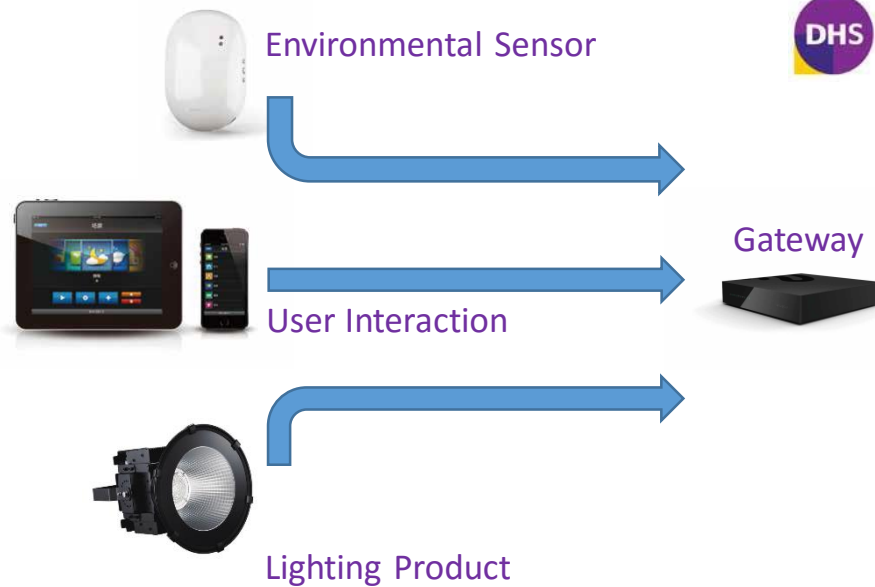

SOLUTION FOR SMART LIGHTING

DHS offers future of smart lighting system to integrate environmental sensor, lighting products with user engagement to build the connected network for lighting control system.

PELLICE / ALDINI

PELLICE

ACQUA

SOLUTION FOR SMART LIGHTING

DHS Smart Lighting System

DHS offers remote controlled lighting system for your home or commercial applications. You can create your scene mode of how the lighting is changing: according to your time schedule or commercial needs. All you need to do is to wait for the time schedule activated or press scene key of “Work Mode” to have varies changing mood of the lights.